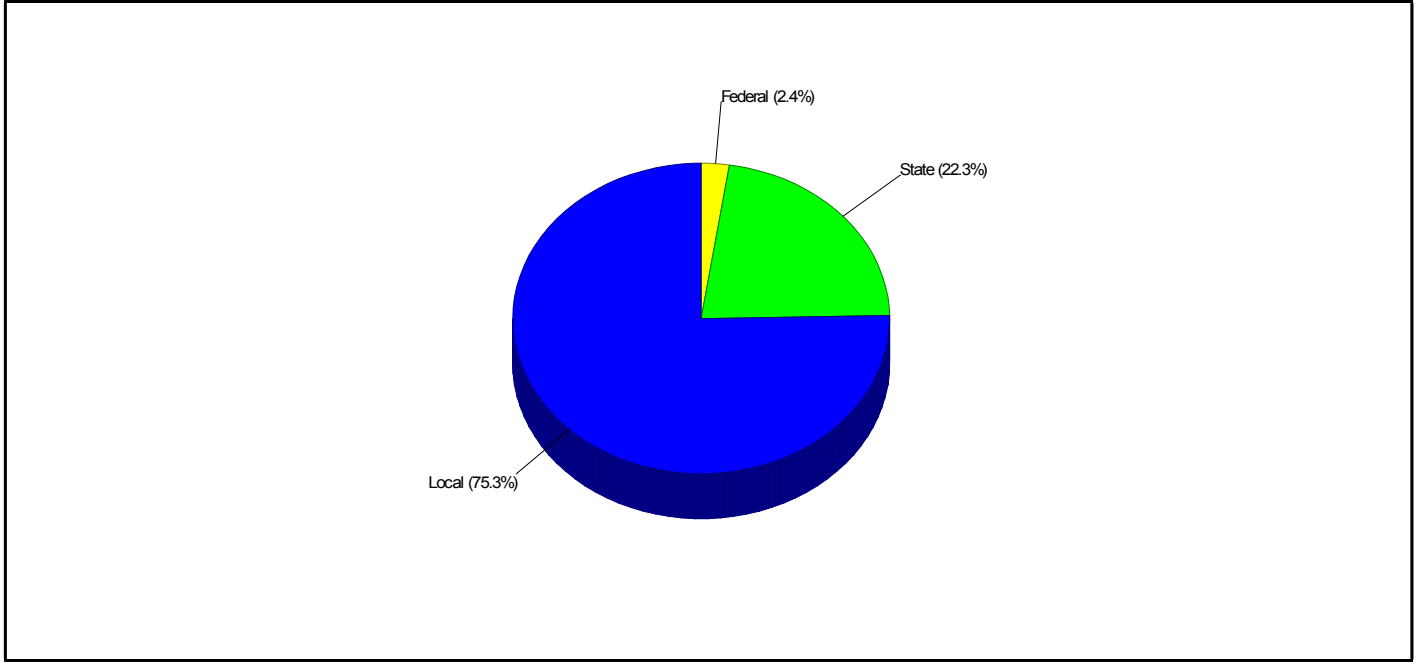

School Funding FOR WHITEHALL-COPLAY SCHOOLS