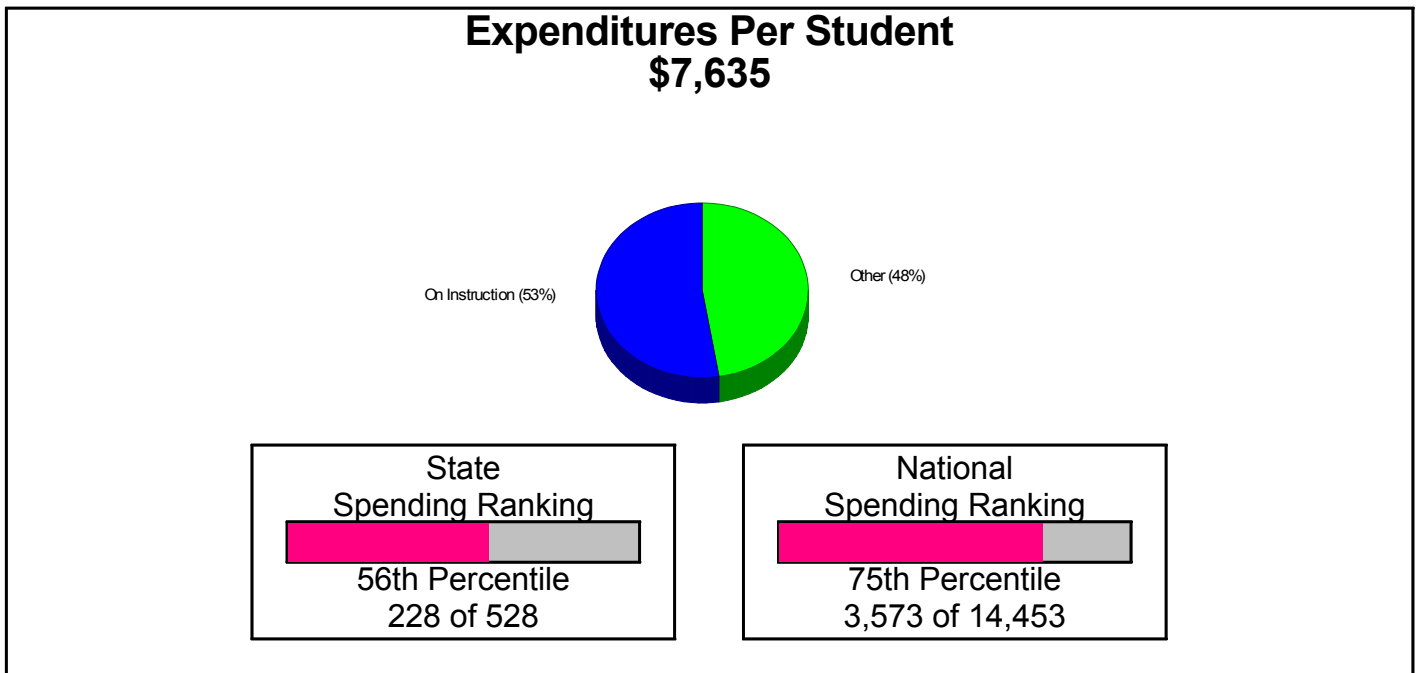

School Expenditures FOR WHITEHALL-COPLAY SCHOOLS

Expenditures Per Student
$7,635