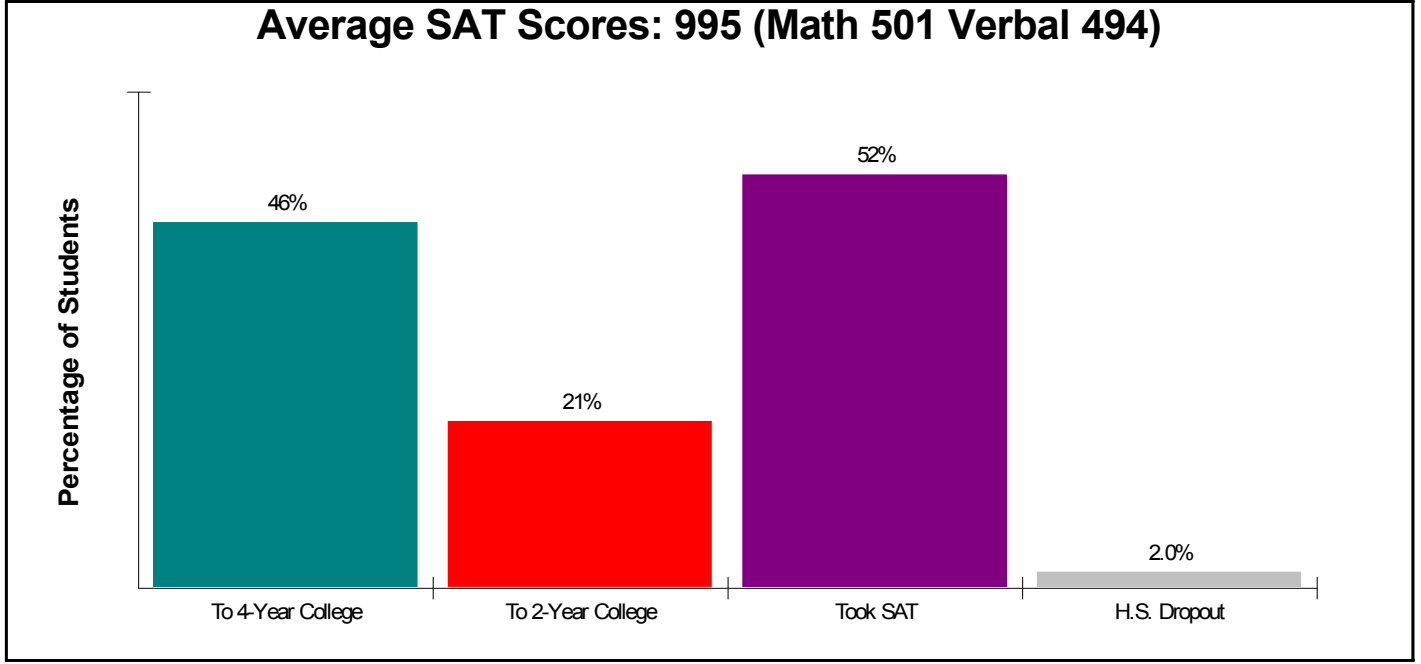

High School Statistics FOR WHITEHALL-COPLAY SCHOOLS

Average SAT Scores: 995 (Math 501 Verbal 494)