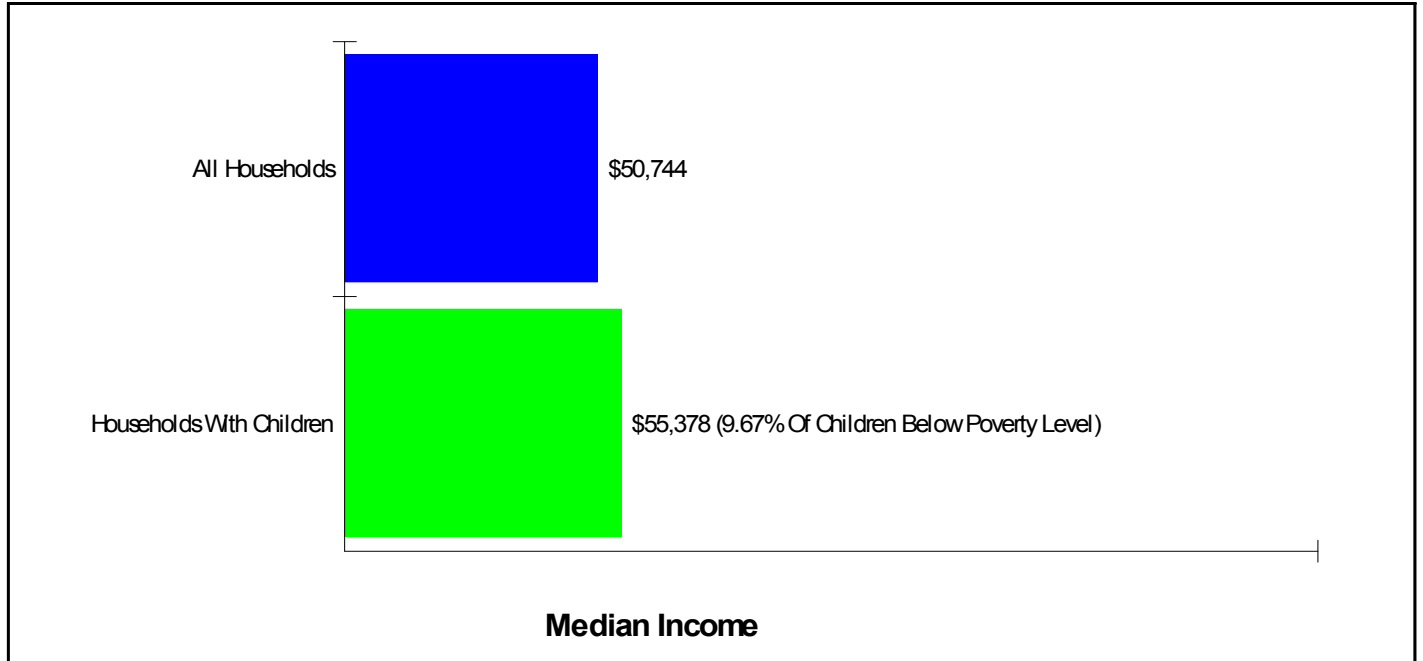

Income FOR WHITEHALL-COPLAY SCHOOLS