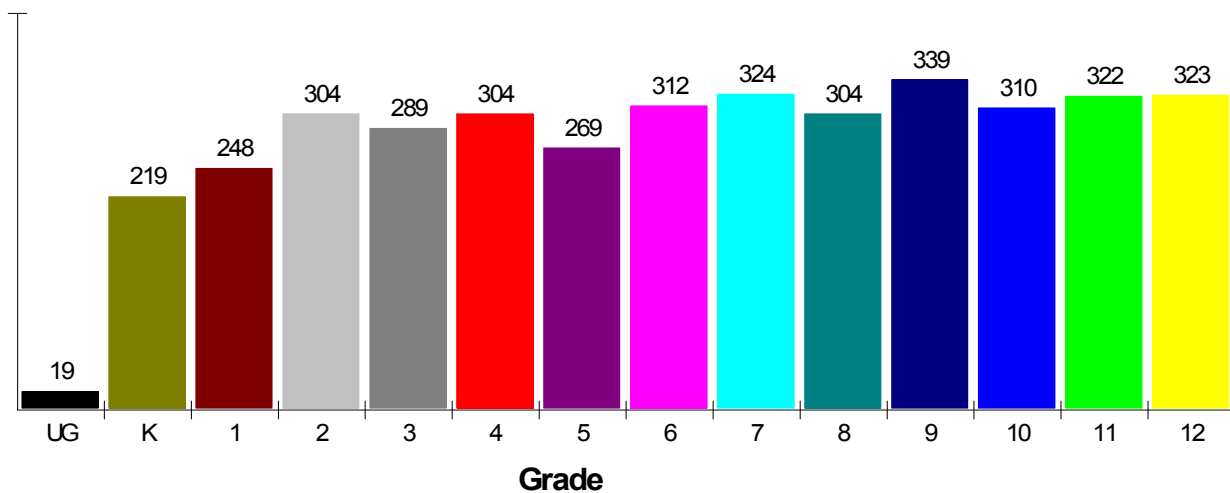

General Facts FOR WHITEHALL-COPLAY SCHOOLS

WHITEHALL-COPLAY SCHOOLS
2940 MACARTHUR RD
WHITEHALL, PA 18052

Type:	(610)439-1431	Independent Local District
Grade Range:		K - 12
Schools:		4
Teacher:		220
Students:		3,886
Student/Teacher Ratio:		17.7 To 1
Student/Librarian Ratio:		971.5 To 1
Secondary Student/Guidance Ratio:		215.7 To 1

Student Enrollment By Grade FOR WHITEHALL-COPLAY SCHOOLS

Total Enrollment = 3,886

National Enrollment Ranking: 2,681 of 15,679 (82nd Percentile)
State Enrollment Ranking: 130 of 532 (75th Percentile)