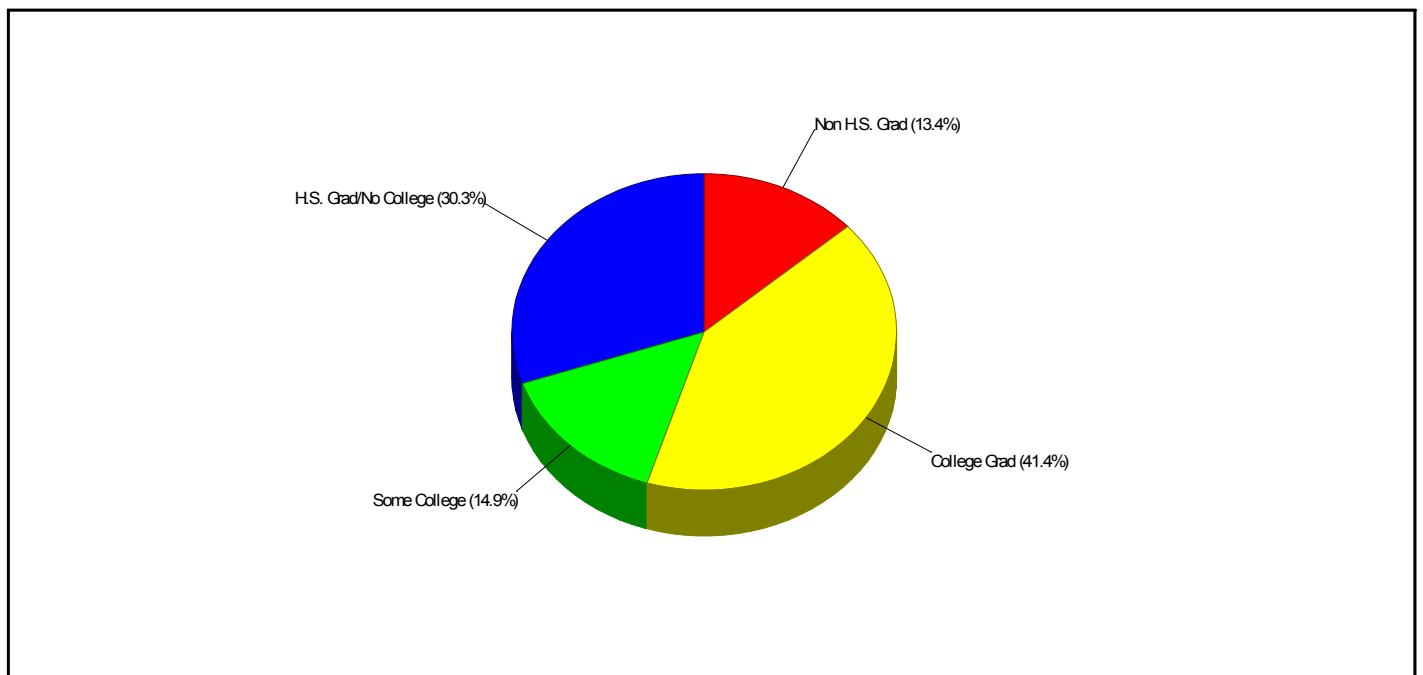

Parent Education Level FOR PARKLAND SCHOOLS

Prepared by RE/MAX Real Estate