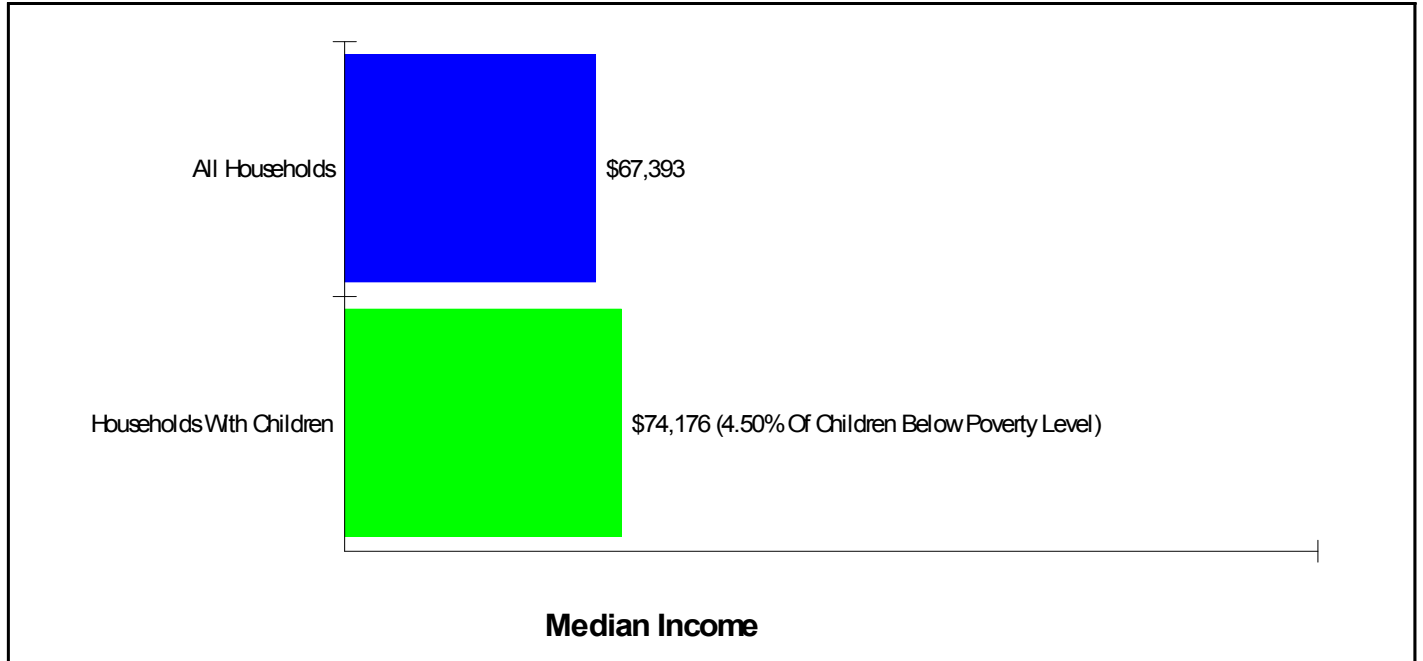

Income FOR PARKLAND SCHOOLS