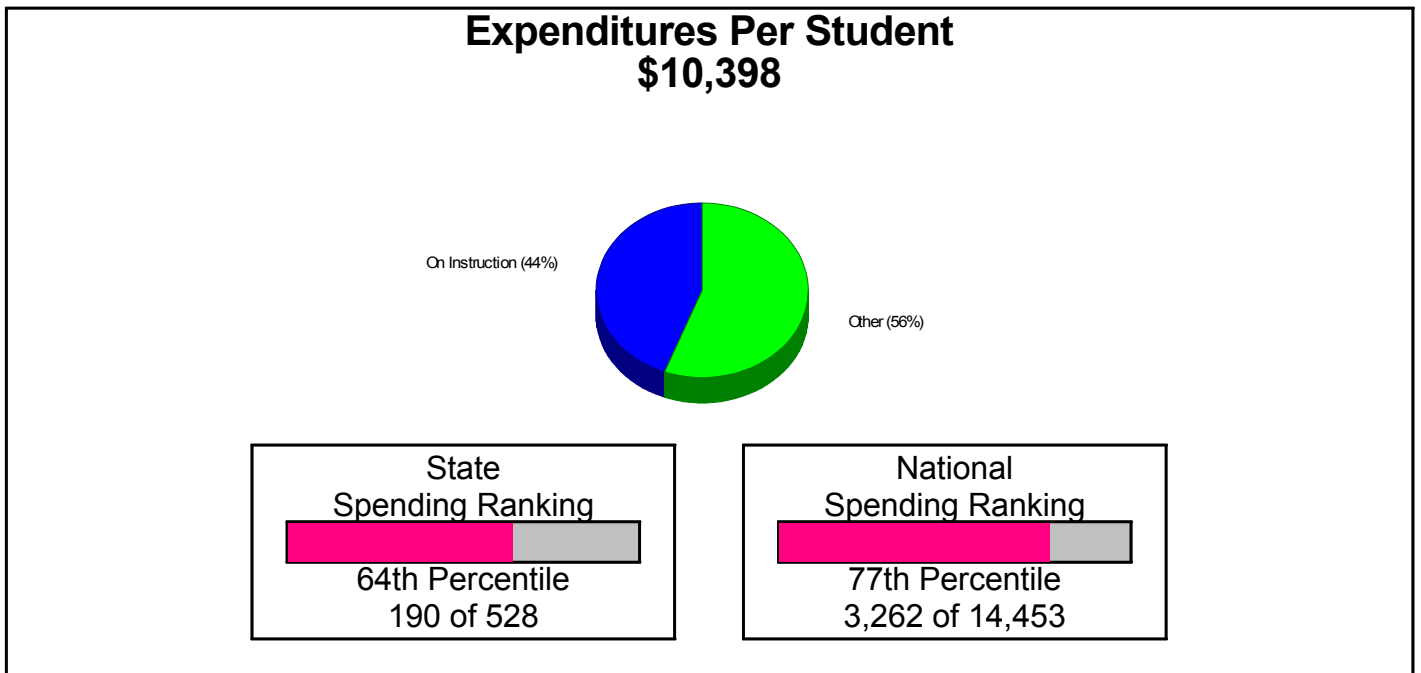

School Expenditures FOR PARKLAND SCHOOLS

Expenditures Per Student
$10,398