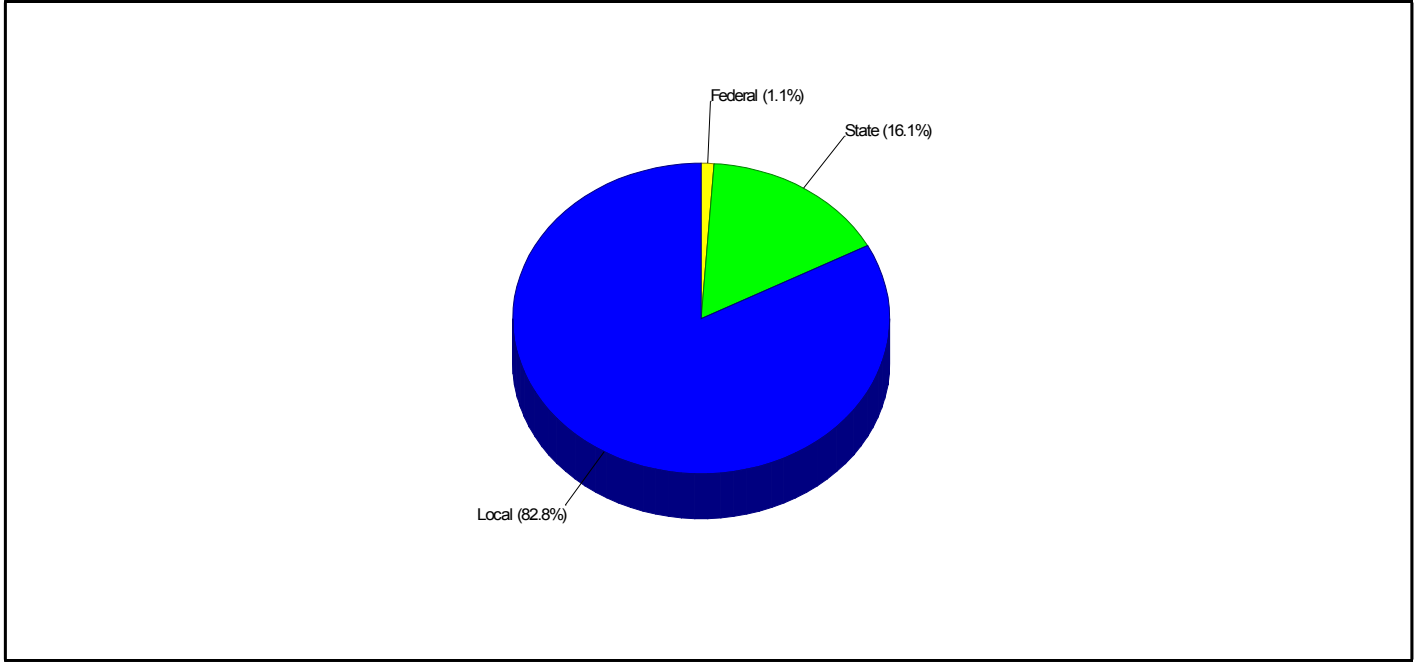

Expenditures Per Student
\$10,398

School Funding FOR PARKLAND SCHOOLS

Public Schools for District

SPRINGHOUSE MIDDLE SCHOOL **Phone:** (610)351-5700
 1200 SPRINGHOUSE RD, ALLENTOWN, PA 18104 **Grades:** 6 - 8
Distance from Subject: 0.0 Miles **School Type:** Regular
Student/Teacher Ratio: 16.5 to 1 **Students/Teachers:** 842/51