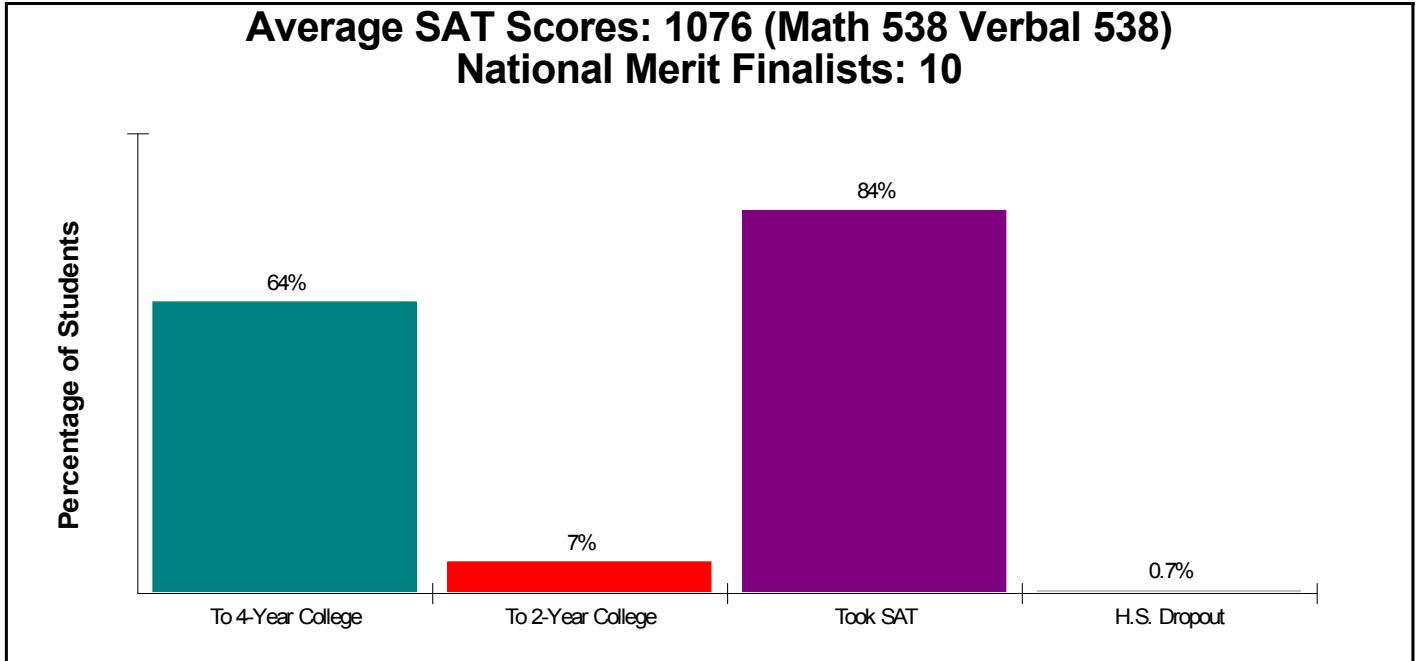

**Student Enrollment By Grade
FOR PARKLAND SCHOOLS**

High School Statistics FOR PARKLAND SCHOOLS

Average SAT Scores: 1076 (Math 538 Verbal 538)
National Merit Finalists: 10

School Expenditures FOR PARKLAND SCHOOLS