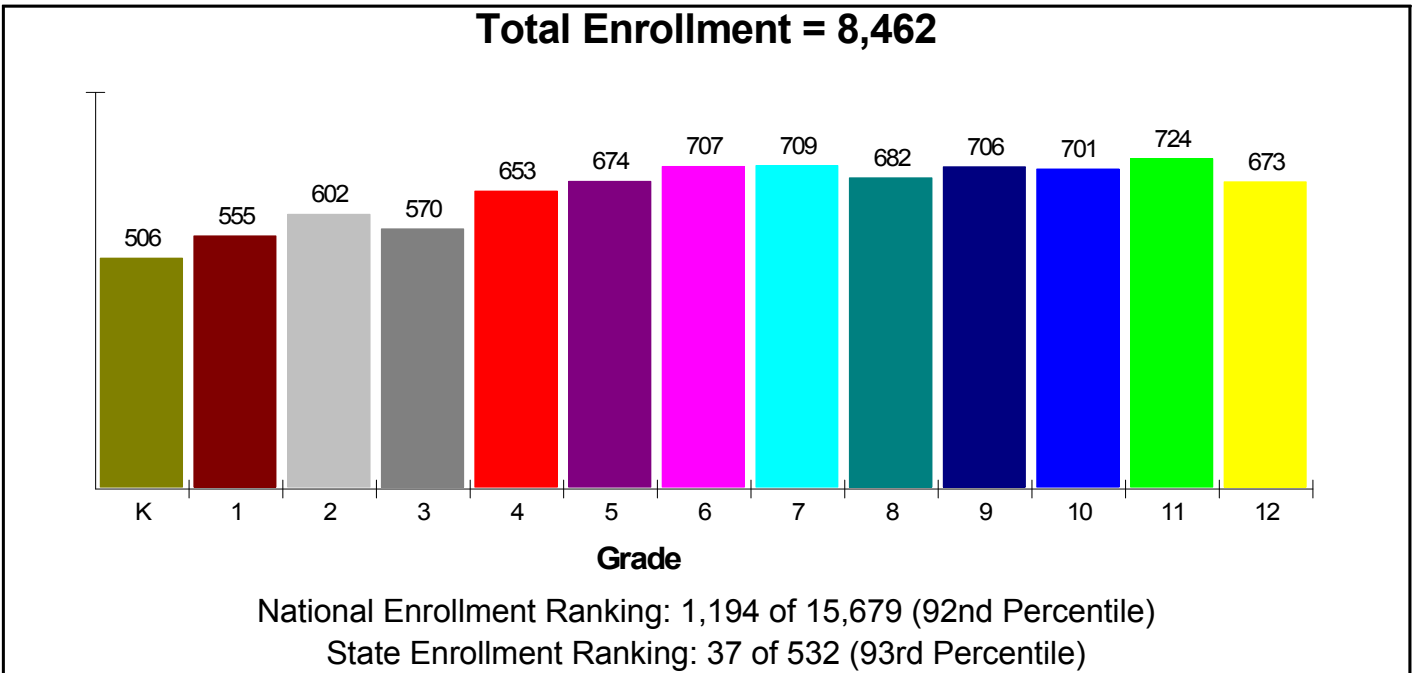

**General Facts
FOR PARKLAND SCHOOLS**

PARKLAND SCHOOLS 1210 SPRINGHOUSE RD ALLENTOWN, PA 18104		
Type:	(610)351-5503	Independent Local District
Grade Range:		K - 12
Schools:		10
Teacher:		488
Students:		8,462
Student/Teacher Ratio:		17.3 To 1
Student/Librarian Ratio:		790.8 To 1
Secondary Student/Guidance Ratio:		233.7 To 1

**Student Enrollment By Grade
FOR PARKLAND SCHOOLS**