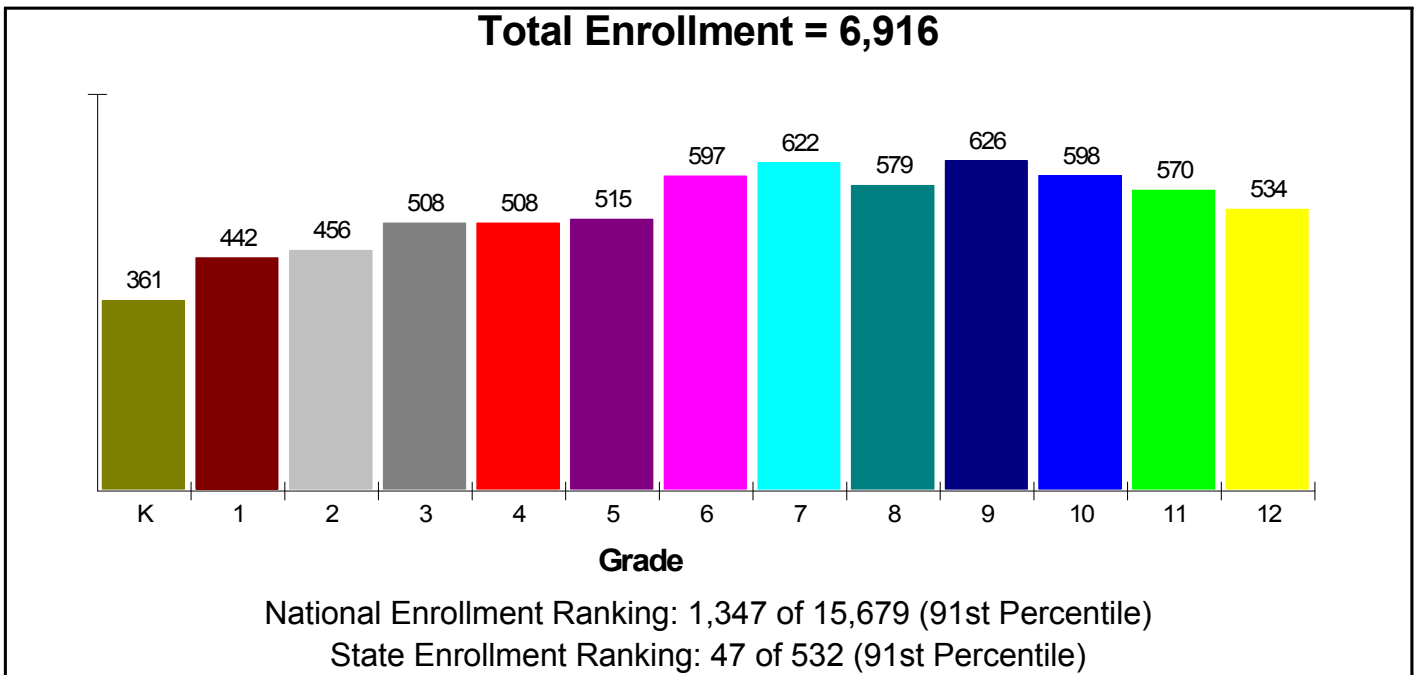

**General Facts
FOR EAST PENN SCHOOLS**

EAST PENN SCHOOLS		
800 PINE ST		
EMMAUS, PA 18049		
Type:	(610)966-8300	Independent Local District
Grade Range:		K - 12
Schools:		11
Teacher:		410
Students:		6,916
Student/Teacher Ratio:		16.9 To 1
Student/Librarian Ratio:		864.5 To 1
Secondary Student/Guidance Ratio:		184.8 To 1

**Student Enrollment By Grade
FOR EAST PENN SCHOOLS**