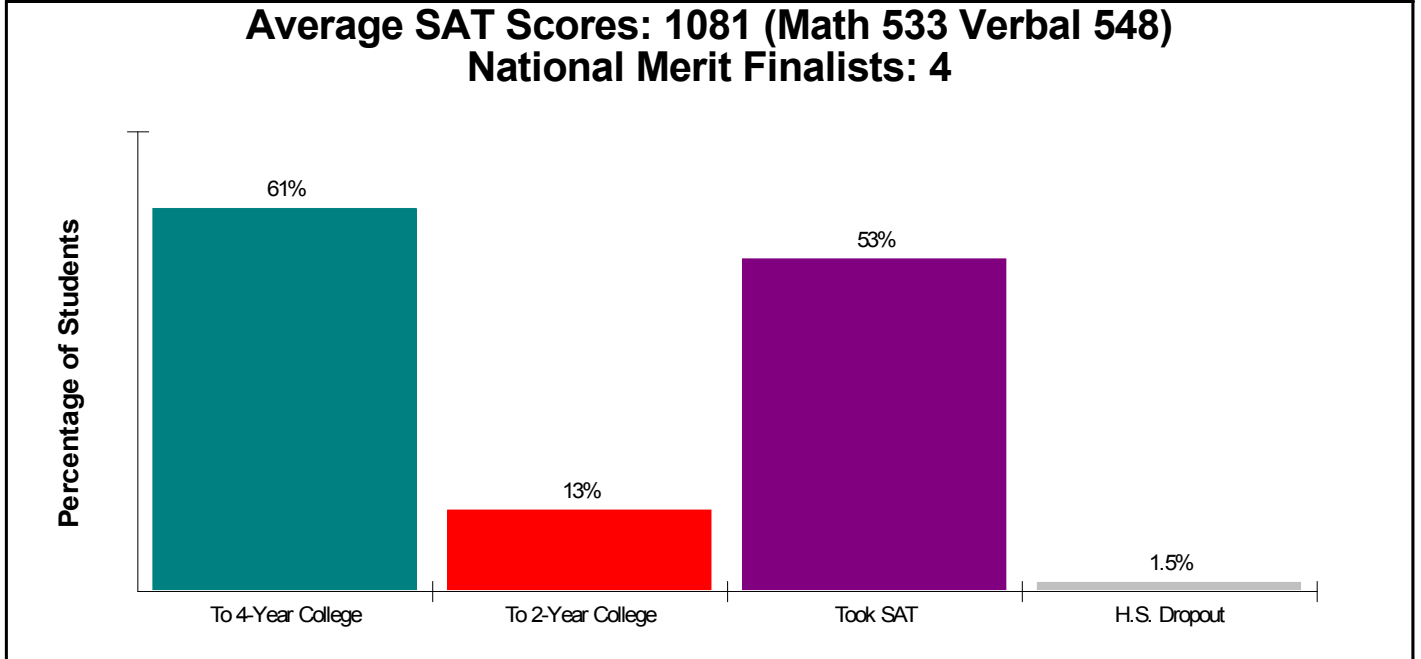

**Student Enrollment By Grade
FOR EAST PENN SCHOOLS**

High School Statistics FOR EAST PENN SCHOOLS

Average SAT Scores: 1081 (Math 533 Verbal 548)
National Merit Finalists: 4

School Expenditures FOR EAST PENN SCHOOLS