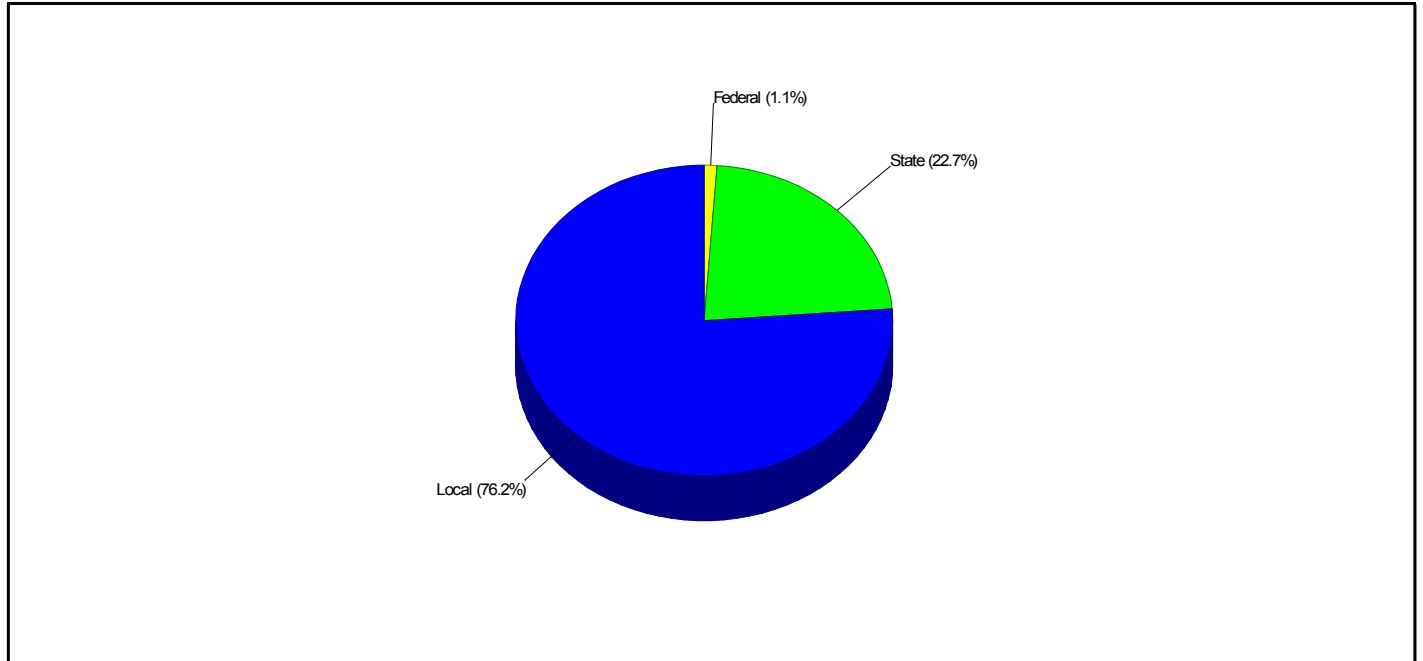

School Funding FOR EAST PENN SCHOOLS