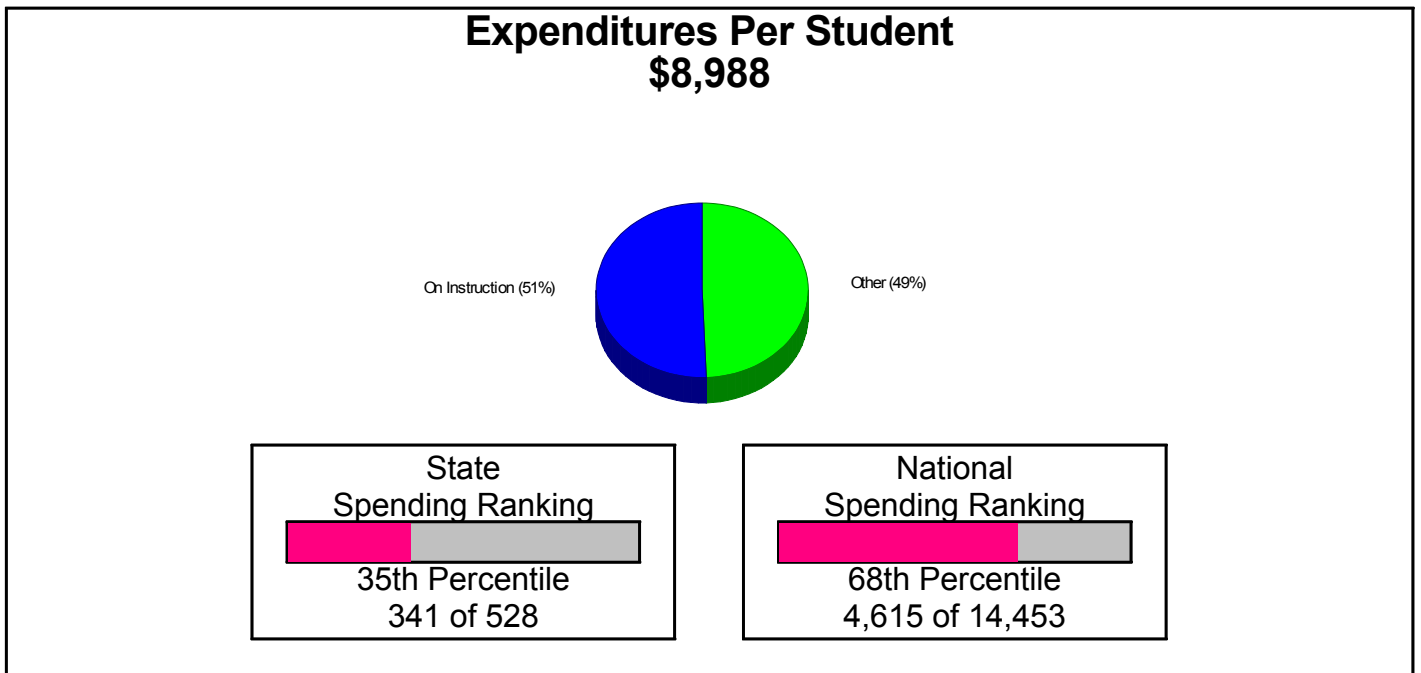

School Expenditures FOR EAST PENN SCHOOLS

Expenditures Per Student
$8,988